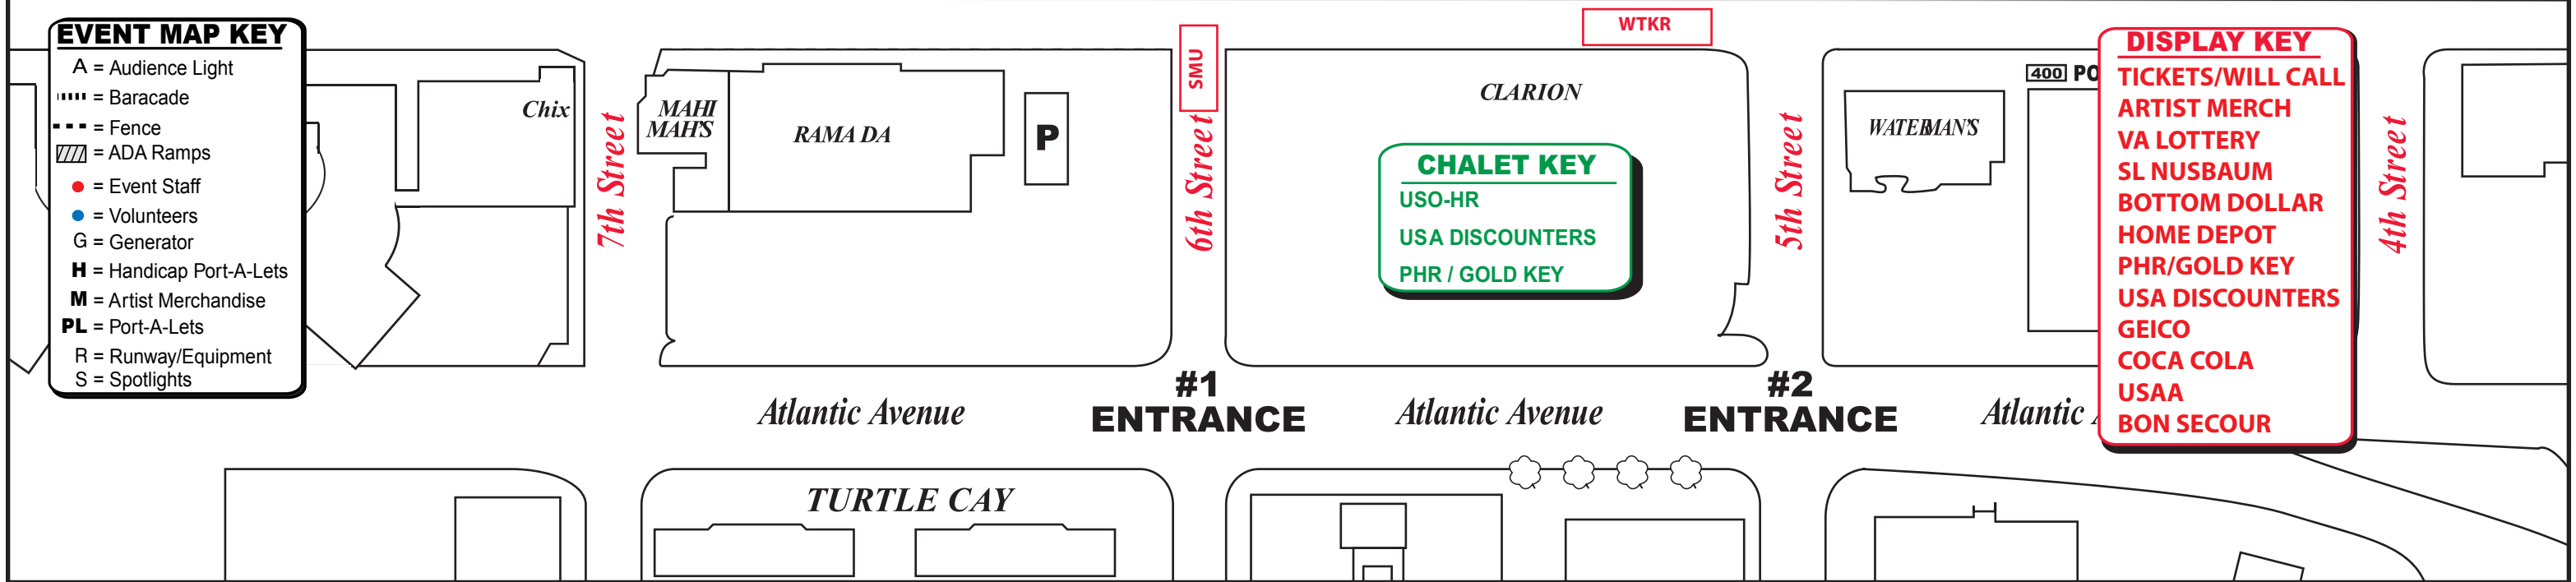

- EVENT MAP KEY**
- A = Audience Light
  - ..... = Baracade
  - - - = Fence
  - //// = ADA Ramps
  - = Event Staff
  - = Volunteers
  - G = Generator
  - H = Handicap Port-A-Lets
  - M = Artist Merchandise
  - PL = Port-A-Lets
  - R = Runway/Equipment
  - S = Spotlights

- DISPLAY KEY**
- TICKETS/WILL CALL
  - ARTIST MERCH
  - VA LOTTERY
  - SL NUSBAUM
  - BOTTOM DOLLAR
  - HOME DEPOT
  - PHR/GOLD KEY
  - USA DISCOUNTERS
  - GEICO
  - COCA COLA
  - USAA
  - BON SECOUR

- CHALET KEY**
- USO-HR
  - USA DISCOUNTERS
  - PHR / GOLD KEY

**PATRIOTIC FESTIVAL 2010**  
 JUNE 4<sup>TH</sup>, 5<sup>TH</sup>, AND 6<sup>TH</sup>, 2010  
 5<sup>TH</sup> STREET & OCEANFRONT VIRGINIA BEACH, VA